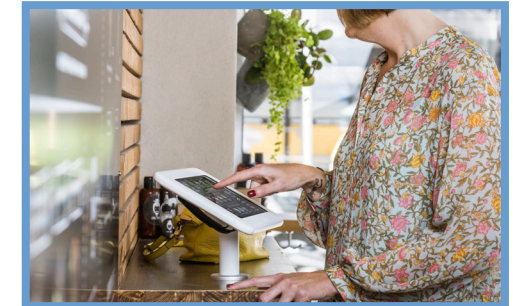

- Fixed
- Stylish solution at attractive price point
- Slim and functional design
- Range of desk, wall and floor mounts

SPACEPOLE DOCK & CHARGE™

SPDC1XX

- Fixed or mobile
- Very stylish
- Fast, secure and seamless locking and charging
- Protects tablet from drops, theft and tampering
- Range of desk, wall and floor mounts
- Full range of peripherals mounts